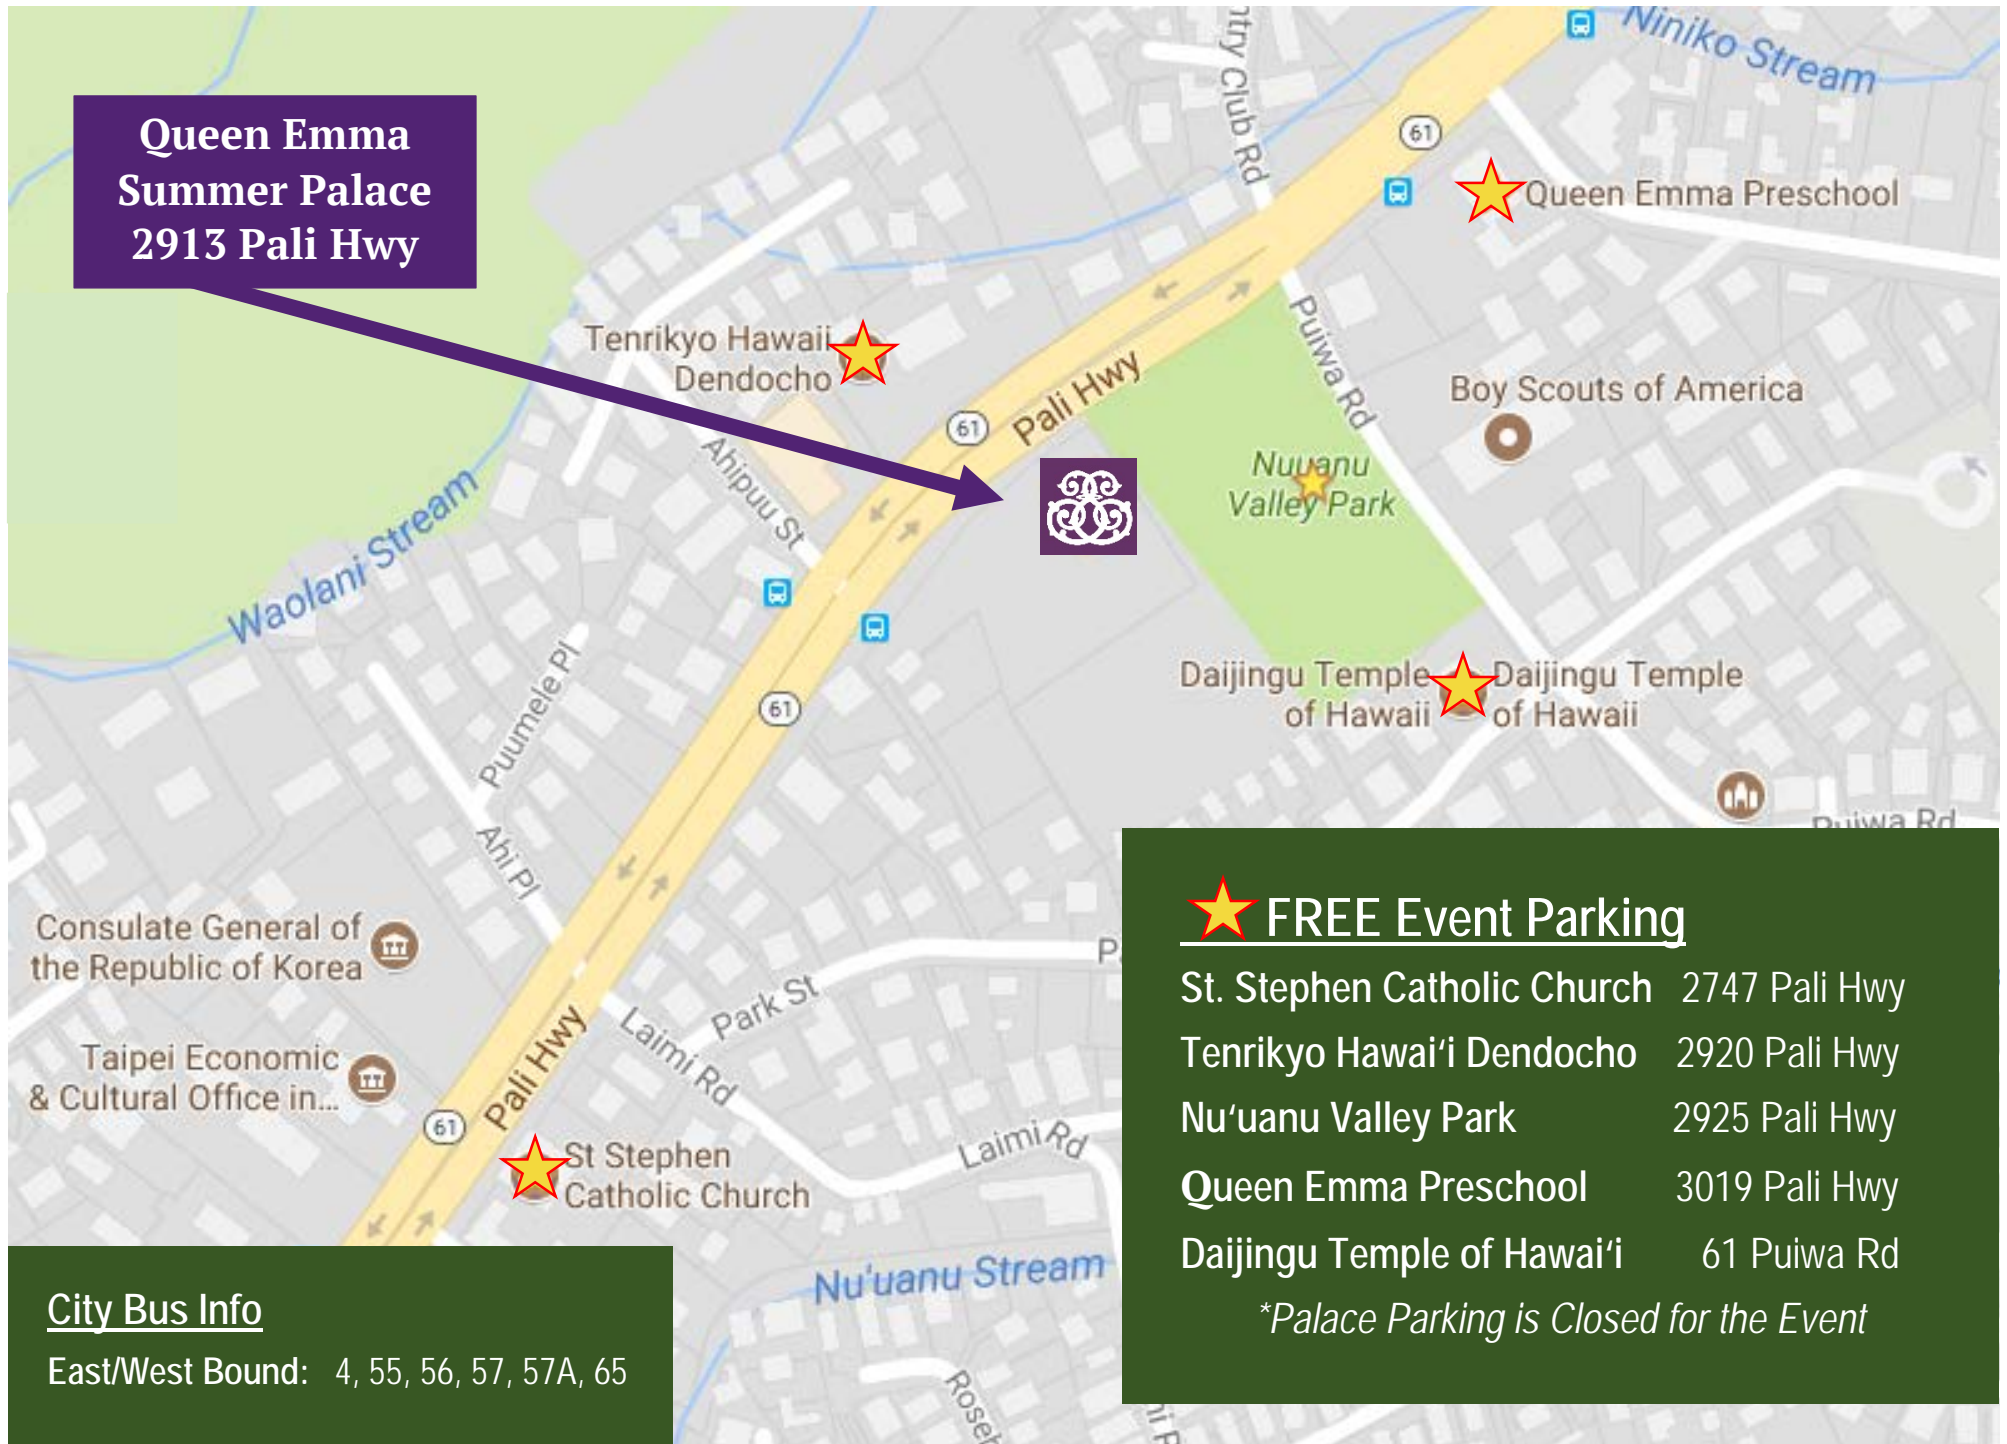

**Queen Emma
Summer Palace
2913 Pali Hwy**

★ FREE Event Parking

- St. Stephen Catholic Church 2747 Pali Hwy
- Tenrikyo Hawai'i Dendocho 2920 Pali Hwy
- Nu'uaniu Valley Park 2925 Pali Hwy
- Queen Emma Preschool 3019 Pali Hwy
- Daijingu Temple of Hawai'i 61 Puiwa Rd

**Palace Parking is Closed for the Event*

City Bus Info

East/West Bound: 4, 55, 56, 57, 57A, 65